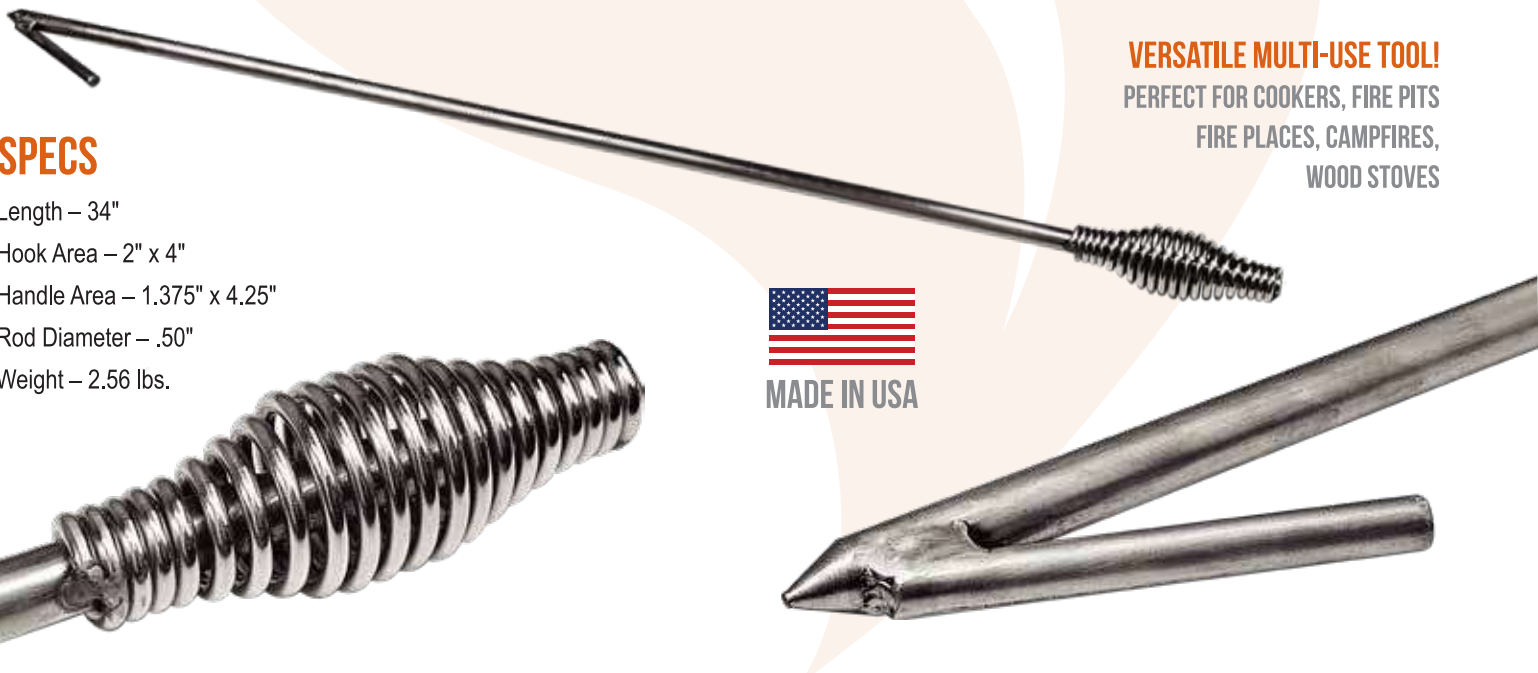

SPECS

Length – 34"
Hook Area – 2" x 4"
Handle Area – 1.375" x 4.25"
Rod Diameter – .50"
Weight – 2.56 lbs.

VERSATILE MULTI-USE TOOL!
PERFECT FOR COOKERS, FIRE PITS
FIRE PLACES, CAMPFIRE,
WOOD STOVES